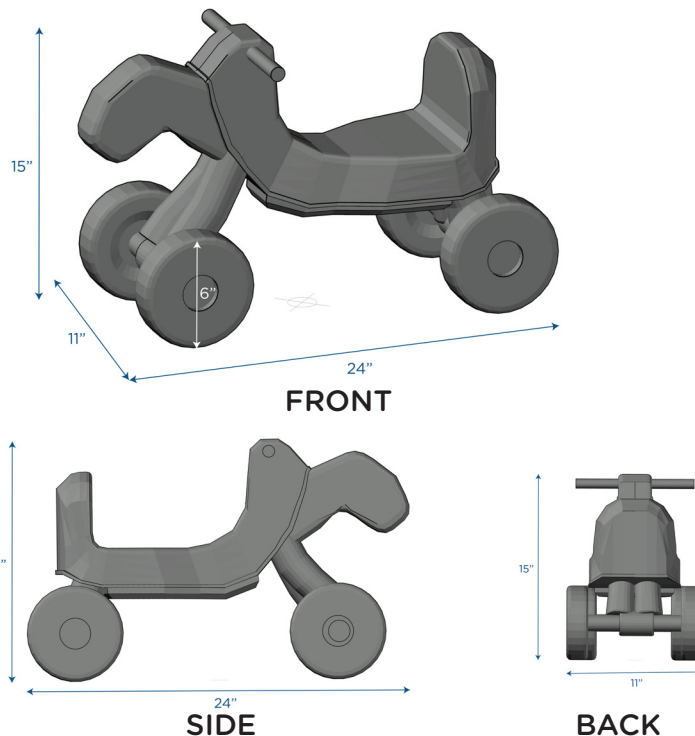

Ride On Tortoise

Tortoise shaped pusher

MODEL #: AFB2800

OVERVIEW:

The Ride On Tortoise features a wide base with a heavy duty axel and 6" diameter wheels. Riders control speed and stopping with their feet.

MATERIALS:

Ride-On is constructed from a durable, one-piece, molded plastic.

Digital Swatches:

Model #	Description	L"	W"	H"	WT lbs.	Cube	FC	Truck Only
AFB2800	Ride On Tortoise	24	11	15	5.5			N
	Shipping Dimensions	25	14	12	7	2.43	250	

ADDITIONAL INFORMATION:

AGE RATING: 18 Months and Up

STANDARDS AND TEST COMPLIANCE: SZHH01284809
Sept 2018 ASTM, CPSC

GREENGUARD GOLD CERTIFIED: NO

WARRANTY: 2 Years

KEYWORDS: Childrens indoor playground; Indoor playground for kids; Kids indoor playground; Indoor playground; Indoor playground for toddlers; Ride on toys for 1 year old; Learning toys for toddlers 1-3; Learning toys; Preschool learning toys; Toddler Learning toys; Baby learning toys; Indoor toddler playground; Indoor kids playground; Balance toy; Balance toys; Gross motor toys for kids; Riding toys for toddlers 1-3; Toddler ride on toys; Ride on toys for 2 year old girls; Toddler ride on toys for boys; Toddler ride on toys; Riding toys for toddlers 1-3