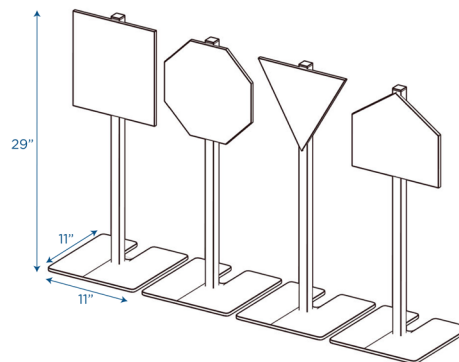

Traffic Signs - Set 1

Set of 4 traffic signs

MODEL #: AFB2600

FRONT

BACK

SIDE

OVERVIEW:

Signs work perfectly indoors or outdoors. Wide metal bases keep the signs from blowing down in the wind. Set 1 includes 4 signs: 1 stop, 1 yield, 1 one way and 1 for pedestrian crossing.

MATERIALS:

Traffic signs are made of sturdy weatherproof plastic.

Digital Swatches:

Model #	Description	L"	W"	H"	WT lbs.	Cube	FC	Truck Only
AFB2600	Traffic Signs - Set 1 (each)	11	11	29	4			N
	Shipping Dimensions	31	11	12	18	2.37	100	