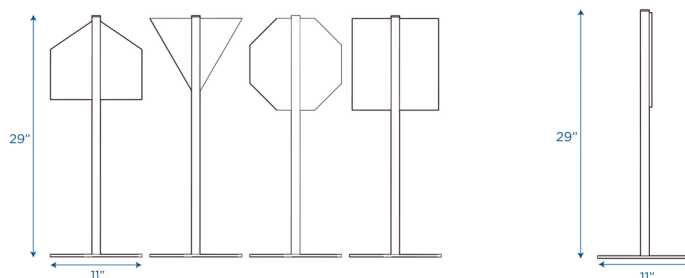

Traffic Signs - Set 1

Set of 4 traffic signs

MODEL #: AFB2600

FRONT

BACK

SIDE

OVERVIEW:

Signs work perfectly indoors or outdoors. Wide metal bases keep the signs from blowing down in the wind. Set 1 includes 4 signs: 1 stop, 1 yield, 1 one way and 1 for pedestrian crossing.

MATERIALS:

Traffic signs are made of sturdy weatherproof plastic.

Digital Swatches:

Model #	Description	L"	W"	H"	WT lbs.	Cube	FC	Truck Only
AFB2600	Traffic Signs - Set 1 (each)	11	11	29	4			N
	Shipping Dimensions	31	11	12	18	2.37	100	