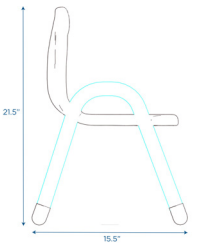

BaseLine® 11" Child Chair - Natural Wood

Molded, plastic chair with an 11" seat height

MODEL #: AB7911NW

FRONT

BACK

SIDE

OVERVIEW:

BaseLine® Chair is durable with safe rounded edges. The protective boots help prevent sliding and reduce noise. Chair accommodates up to 100 lbs, and can be stacked together to conserve space.

MATERIALS:

Chair is sturdy and constructed from a molded plastic shell with PVC legs.

Digital Swatches:

Model #	Description	L"	W"	H"	WT lbs.	Cube	FC	Truck Only
AB7911NW	BaseLine® 11" Child Chair - Natural Wood	16.75	15.5	21.5	3.5			N
	Shipping Dimensions	23	18	18	5	4.31	150	

ADDITIONAL INFORMATION:

AGE RATING: 3 Years to 6 Years

STANDARDS AND TEST COMPLIANCE: SZHH0121156101
Jan 2018 CPSC, SOR, ASTM, EN, Prop 65

GREENGUARD GOLD CERTIFIED: YES

WARRANTY: 5 Years

KEYWORDS: Kids chair, Kids chairs for boys; Kids desk chair; Kids chairs for girls; Kids chairs; Kid chair; chairs for kids; Chair for kids; Kids desk chairs for girls; Toddler chair; Toddler chairs for boys; Toddler chairs for girls; Toddler chairs; Chair for toddler; Preschool chair; School chairs; school chair; Classroom chairs; classroom; daycare; preschool; homeschool preschool