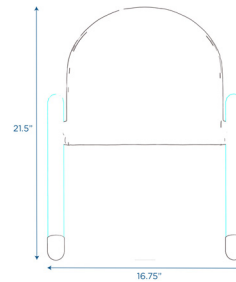

BaseLine® 11" Child Chair - Natural Wood

Molded, plastic chair with an 11" seat height

MODEL #: AB7911NW

FRONT

BACK

SIDE

OVERVIEW:

BaseLine® Chair is durable with safe rounded edges. The protective boots help prevent sliding and reduce noise. Chair accommodates up to 100 lbs, and can be stacked together to conserve space.

MATERIALS:

Chair is sturdy and constructed from a molded plastic shell with PVC legs.

Digital Swatches:

Model #	Description	L"	W"	H"	WT lbs.	Cube	FC	Truck Only
AB7911NW	BaseLine® 11" Child Chair - Natural Wood	16.75	15.5	21.5	3.5			N
	Shipping Dimensions	23	18	18	5	4.31	150	