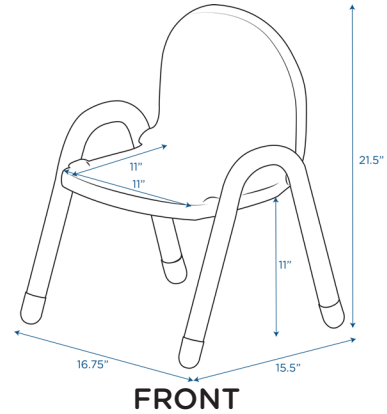

BaseLine® 11" Child Chair - Natural Wood

Molded, plastic chair with an 11" seat height

MODEL #: AB7911NW

FRONT

BACK

SIDE

OVERVIEW:

BaseLine® Chair is durable with safe rounded edges. The protective boots help prevent sliding and reduce noise. Chair accommodates up to 100 lbs, and can be stacked together to conserve space.

MATERIALS:

Chair is sturdy and constructed from a molded plastic shell with PVC legs.

Digital Swatches:

Model #	Description	L"	W"	H"	WT lbs.	Cube	FC	Truck Only
AB7911NW	BaseLine® 11" Child Chair - Natural Wood	16.75	15.5	21.5	3.5			N
	Shipping Dimensions	23	18	18	5	4.31	150	

ADDITIONAL INFORMATION:

AGE RATING: 3 Years to 6 Years

STANDARDS AND TEST COMPLIANCE: SZHH0121156101
Jan 2018 CPSC, SOR, ASTM, EN, Prop 65

GREENGUARD GOLD CERTIFIED: YES

WARRANTY: 5 Years

KEYWORDS: Kids chair, Kids chairs for boys; Kids desk chair; Kids chairs for girls; Kids chairs; Kid chair; chairs for kids; Chair for kids; Kids desk chairs for girls; Toddler chair; Toddler chairs for boys; Toddler chairs for girls; Toddler chairs; Chair for toddler; Preschool chair; School chairs; school chair; Classroom chairs; classroom; daycare; preschool; homeschool preschool