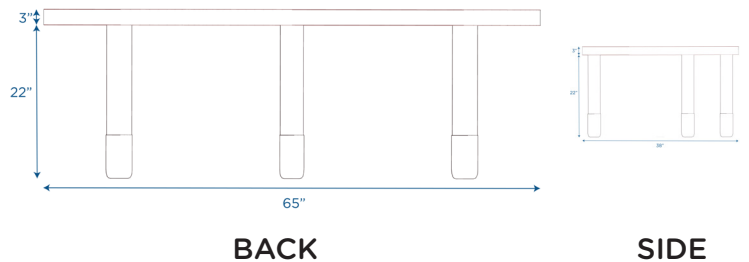

BaseLine® Teacher/Kidney Table - Royal Blue with 22” Legs
 kidney shaped table with 22” legs

MODEL #: AB739KPB22

OVERVIEW:

BaseLine® table is durable and built to last with no exposed hardware and rounded edges. Protective boots help prevent sliding, reduce noise and prevent rust. Legs thread into the table in mere seconds - no hardware required.

MATERIALS:

Table has a grey speckled laminate top with waterproof, blue trim. Legs are constructed from a molded plastic shell with PVC legs.

Digital Swatches:

Model #	Description	L"	W"	H"	WT lbs.	Cube	FC	Truck Only
AB739KPB22	BaseLine® Teacher/Kidney Table - Royal Blue with 22” Legs	65	38	25	69			N
Box 1	Shipping Dimensions	67	40	3	63	4.65	85	
Box 2		11	4	22	5	0.56	100	
Box 3		23	4	4	1.2	0.21	100	

ADDITIONAL INFORMATION:

AGE RATING: 6 Years to 12 Years

STANDARDS AND TEST COMPLIANCE: SHAH00773816
 PASS Jan 2017 CPSC, Prop 65

GREENGUARD GOLD CERTIFIED: NO

WARRANTY: 5 Years

KEYWORDS: Activity table; Activity table for toddlers 1-3; Toddler activity table; Daycare; Daycare furniture; Baby activity table; Activity table for baby; Kids activity table; Kidney table; Classroom table; Kids table; School table; preschool; daycare; playroom; homeschool; homeschool preschool; preschool table; classroom tables; study table for kids 6-12