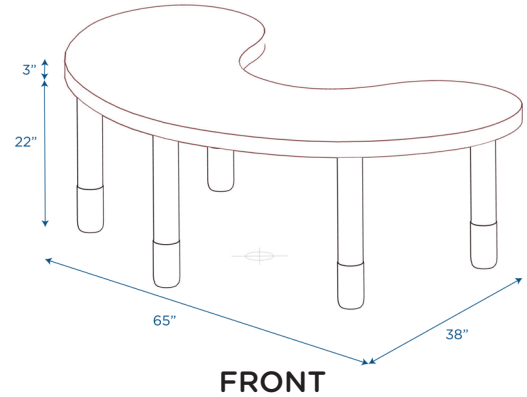

BaseLine® Teacher/Kidney Table - Royal Blue with 22” Legs
 kidney shaped table with 22” legs

MODEL #: AB739KPB22

OVERVIEW:

BaseLine® table is durable and built to last with no exposed hardware and rounded edges. Protective boots help prevent sliding, reduce noise and prevent rust. Legs thread into the table in mere seconds - no hardware required.

MATERIALS:

Table has a grey speckled laminate top with waterproof, blue trim. Legs are constructed from a molded plastic shell with PVC legs.

Digital Swatches:

Model #	Description	L"	W"	H"	WT lbs.	Cube	FC	Truck Only
AB739KPB22	BaseLine® Teacher/Kidney Table - Royal Blue with 22” Legs	65	38	25	69			N
Box 1	Shipping Dimensions	67	40	3	63	4.65	85	
Box 2		11	4	22	5	0.56	100	
Box 3		23	4	4	1.2	0.21	100	