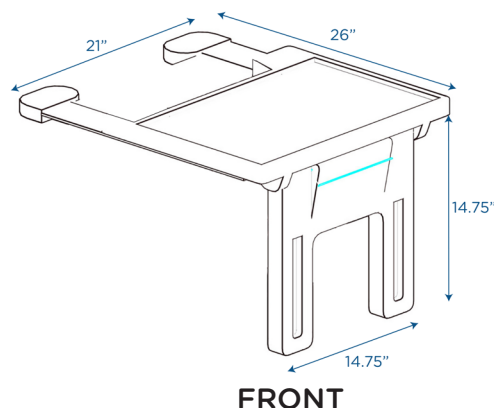

Edutray

Molded, plastic tray designed to rest on top of Cube Chairs

MODEL #: 1188

FRONT

FRONT

SIDE

OVERVIEW:

The Edutray transforms our popular Cube Chair into a chair with a desk surface. (Cube Chair sold separately.) Tray legs quickly fold flat for convenient storage in small spaces. Edutray can be used indoors or outdoors.

MATERIALS:

Made from safe, non-toxic, recyclable, polyethylene plastic. Corners are gently rounded for safety and the tray is bleach/water cleanable and easy to wipe clean.

Digital Swatches:

Model #	Description	L"	W"	H"	WT lbs.	Cube	FC	Truck Only
1188	Edutray	26	21.125	16.375	6.75			N
	Shipping Dimensions	27	21.5	5.625	8.2	1.89	150	