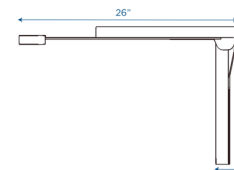

Edutray

Molded, plastic tray designed to rest on top of Cube Chairs

MODEL #: 1188

FRONT

FRONT

SIDE

OVERVIEW:

The Edutray transforms our popular Cube Chair into a chair with a desk surface. (Cube Chair sold separately.) Tray legs quickly fold flat for convenient storage in small spaces. Edutray can be used indoors or outdoors.

MATERIALS:

Made from safe, non-toxic, recyclable, polyethylene plastic. Corners are gently rounded for safety and the tray is bleach/water cleanable and easy to wipe clean.

Digital Swatches:

Model #	Description	L"	W"	H"	WT lbs.	Cube	FC	Truck Only
1188	Edutray	26	21.125	16.375	6.75			N
	Shipping Dimensions	27	21.5	5.625	8.2	1.89	150	