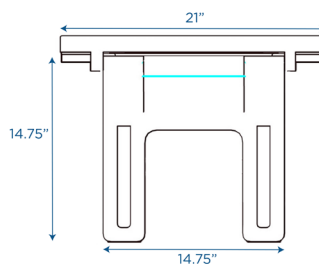

Edutray

Molded, plastic tray designed to rest on top of Cube Chairs

MODEL #: 1188

FRONT

FRONT

SIDE

OVERVIEW:

The Edutray transforms our popular Cube Chair into a chair with a desk surface. (Cube Chair sold separately.) Tray legs quickly fold flat for convenient storage in small spaces. Edutray can be used indoors or outdoors.

MATERIALS:

Made from safe, non-toxic, recyclable, polyethylene plastic. Corners are gently rounded for safety and the tray is bleach/water cleanable and easy to wipe clean.

Digital Swatches:

Model #	Description	L"	W"	H"	WT lbs.	Cube	FC	Truck Only
1188	Edutray	26	21.125	16.375	6.75			N
	Shipping Dimensions	27	21.5	5.625	8.2	1.89	150	