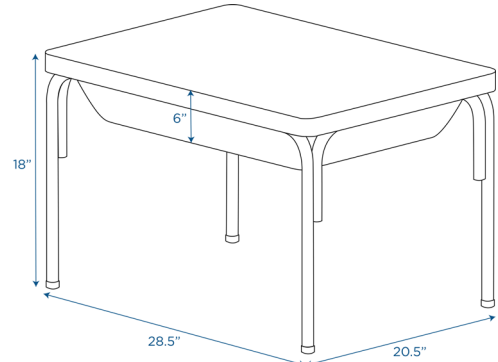

Small Sensory Table and Lid Set

Lightweight plastic table and lid set

MODEL #: 1132

FRONT

FRONT

SIDE

OVERVIEW:

The set includes a table, frame, lid and 4 white boots to stabilize the table. Table is lightweight and made for indoors and outdoors. We recommend 10 lbs. of Kidfetti® (sold separately) or 25 lbs. of sand. Assembly required.

MATERIALS:

Table and lid features a rust-resistant, galvanized steel frame with a weatherproof, plastic tub.

Digital Swatches:

Model #	Description	L"	W"	H"	WT lbs.	Cube	FC	Truck Only
1132	Small Sensory Table and Lid Set	28.5	20.5	18	12.25			N
	Shipping Dimensions	29.625	21.125	6.5	13.25	2.35	150	