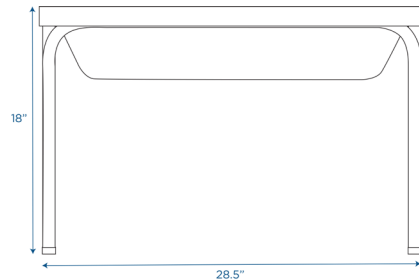

Small Sensory Table and Lid Set

Lightweight plastic table and lid set

MODEL #: 1132

FRONT

FRONT

SIDE

OVERVIEW:

The set includes a table, frame, lid and 4 white boots to stabilize the table. Table is lightweight and made for indoors and outdoors. We recommend 10 lbs. of Kidfetti® (sold separately) or 25 lbs. of sand. Assembly required.

MATERIALS:

Table and lid features a rust-resistant, galvanized steel frame with a weatherproof, plastic tub.

Digital Swatches:

Model #	Description	L"	W"	H"	WT lbs.	Cube	FC	Truck Only
1132	Small Sensory Table and Lid Set	28.5	20.5	18	12.25			N
	Shipping Dimensions	29.625	21.125	6.5	13.25	2.35	150	