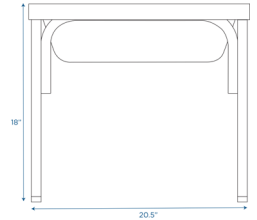

Small Sensory Table and Lid Set

Lightweight plastic table and lid set

MODEL #: 1132

FRONT

FRONT

SIDE

OVERVIEW:

The set includes a table, frame, lid and 4 white boots to stabilize the table. Table is lightweight and made for indoors and outdoors. We recommend 10 lbs. of Kidfetti® (sold separately) or 25 lbs. of sand. Assembly required.

MATERIALS:

Table and lid features a rust-resistant, galvanized steel frame with a weatherproof, plastic tub.

Digital Swatches:

Model #	Description	L"	W"	H"	WT lbs.	Cube	FC	Truck Only
1132	Small Sensory Table and Lid Set	28.5	20.5	18	12.25			N
	Shipping Dimensions	29.625	21.125	6.5	13.25	2.35	150	